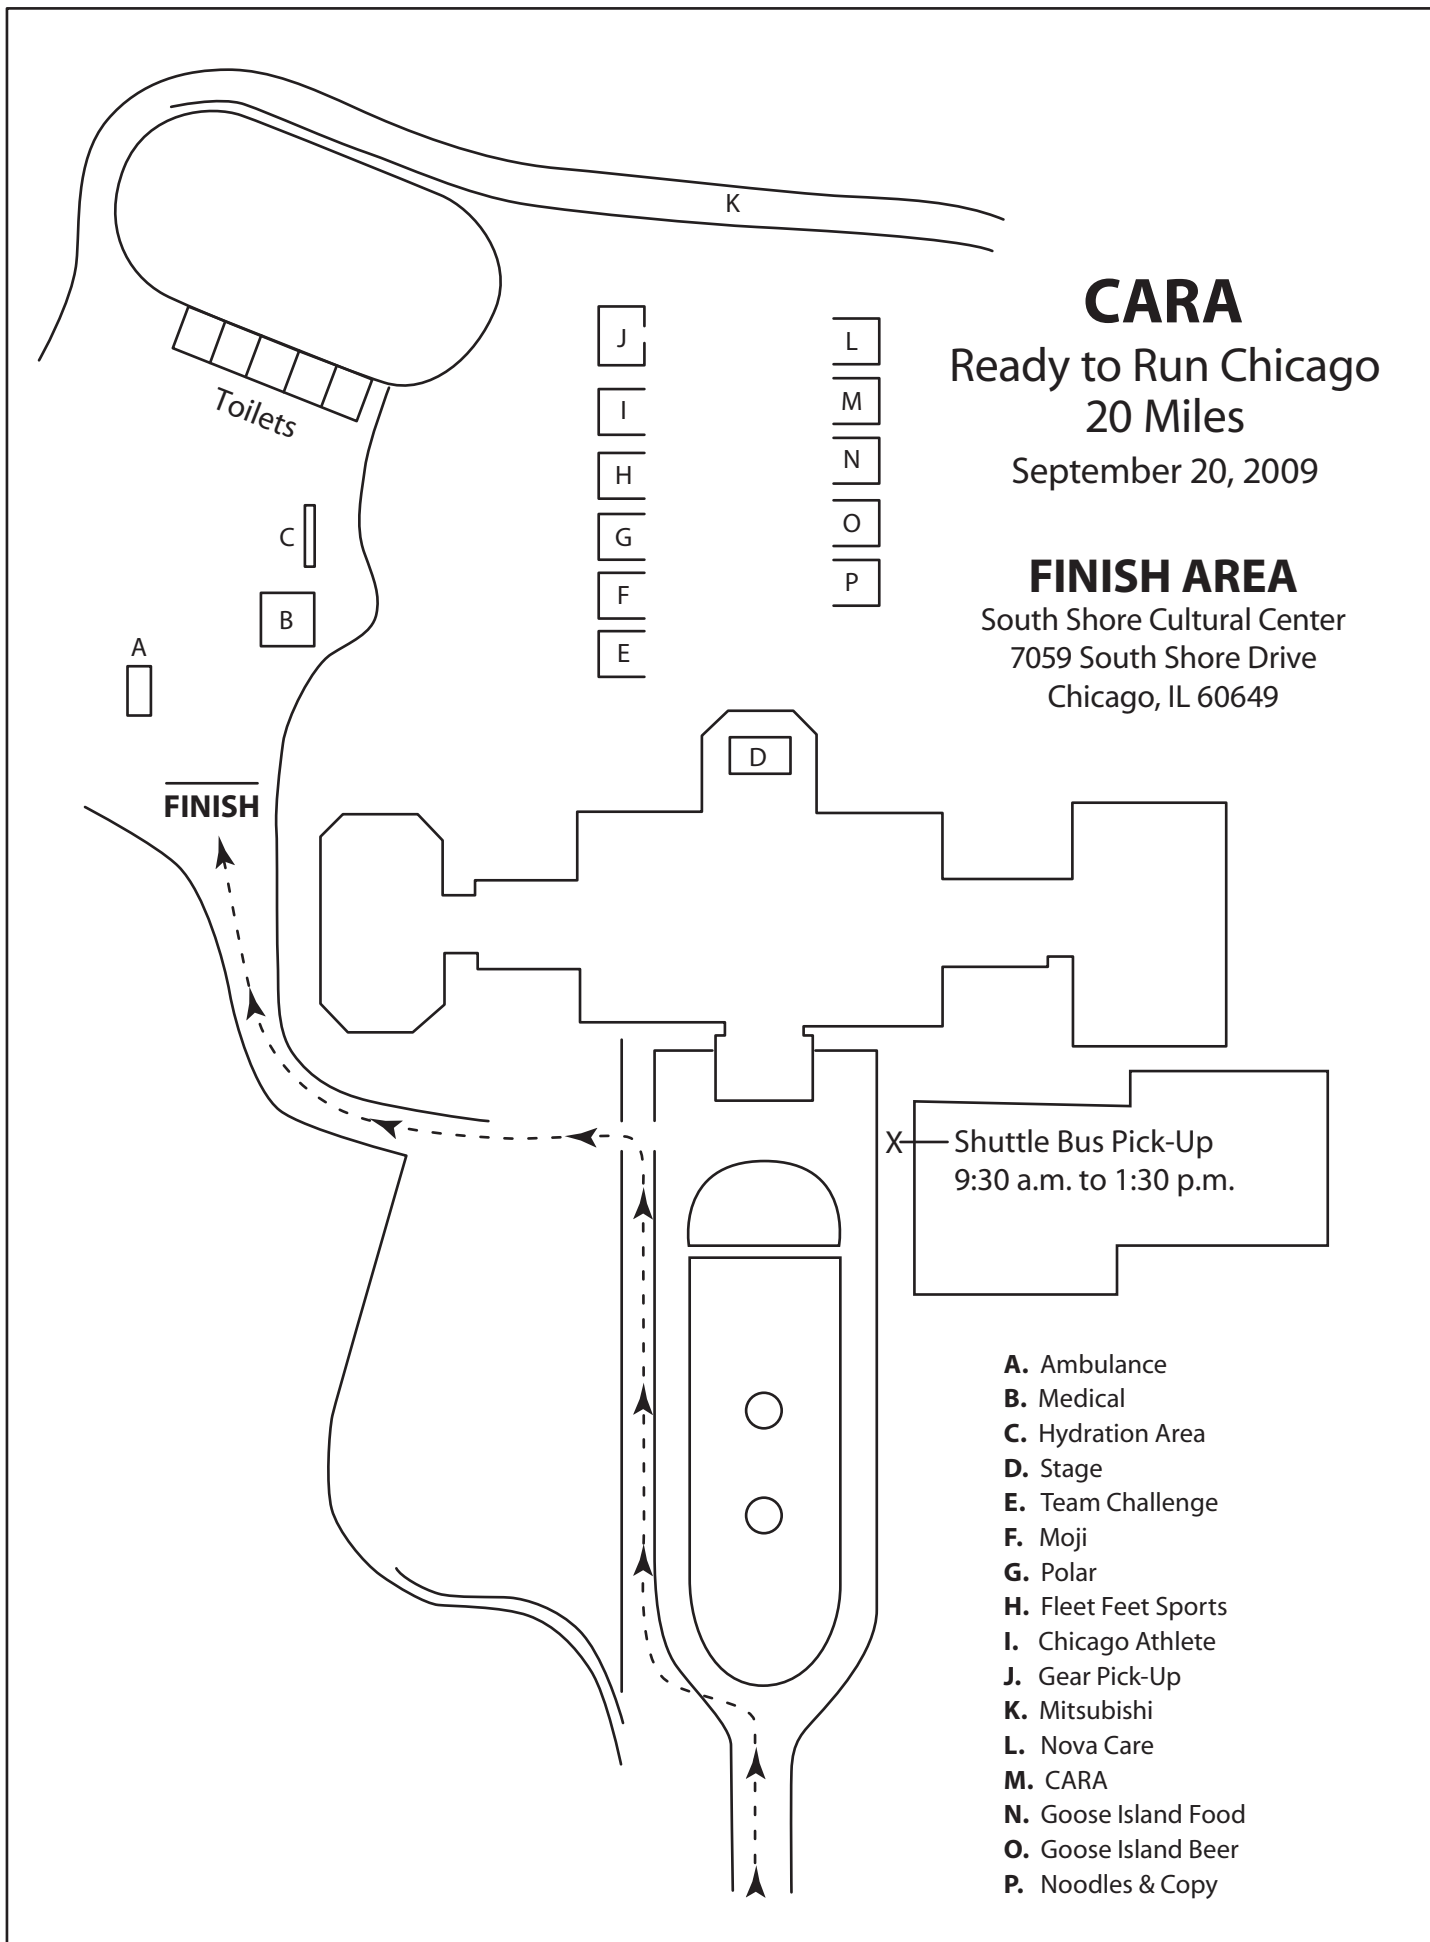

# CARA

Ready to Run Chicago  
20 Miles

September 20, 2009

## FINISH AREA

South Shore Cultural Center  
7059 South Shore Drive  
Chicago, IL 60649

X Shuttle Bus Pick-Up  
9:30 a.m. to 1:30 p.m.

- A. Ambulance
- B. Medical
- C. Hydration Area
- D. Stage
- E. Team Challenge
- F. Moji
- G. Polar
- H. Fleet Feet Sports
- I. Chicago Athlete
- J. Gear Pick-Up
- K. Mitsubishi
- L. Nova Care
- M. CARA
- N. Goose Island Food
- O. Goose Island Beer
- P. Noodles & Copy