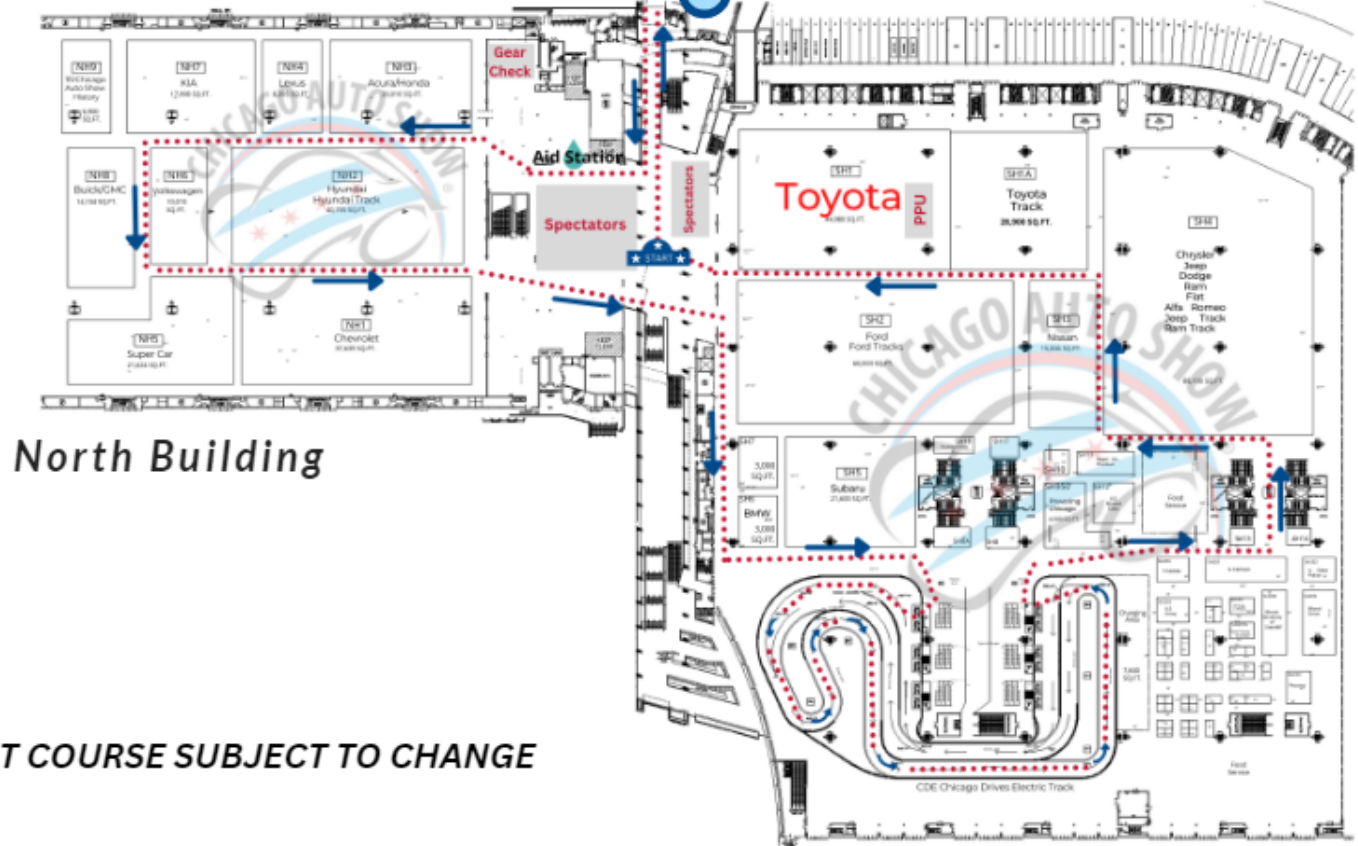

The Lakeside Center and the North & South Buildings are connected by a 1/4 mile straight Grand Concourse and bridge.

Lakeside Center

North Building

***EVENT COURSE SUBJECT TO CHANGE**

South Building