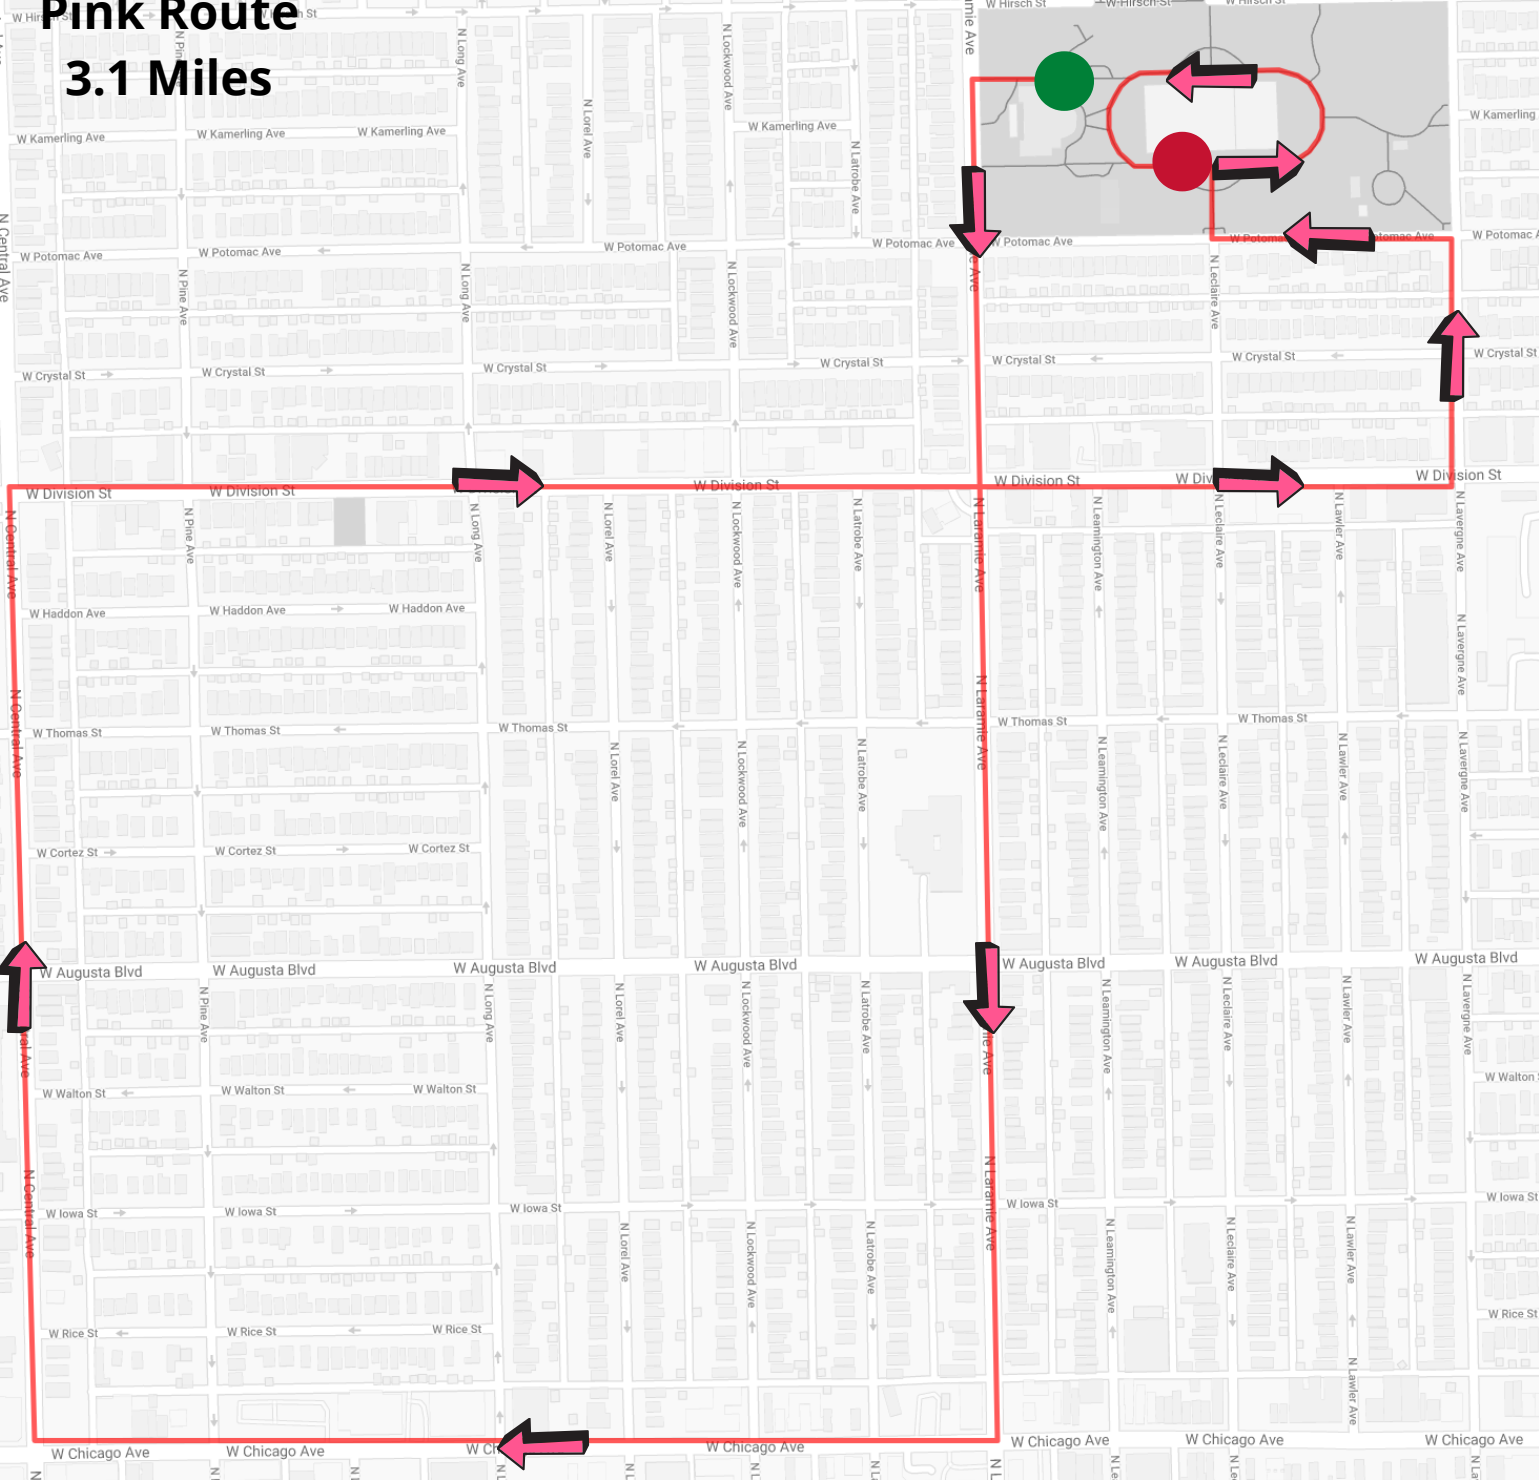

CARA
Run Crew

AUSTIN

Pink Route 3.1 Miles

CARA
Run Crew

AUSTIN

Pink Route 3.1 Miles

Yellow Route 3.1 Miles